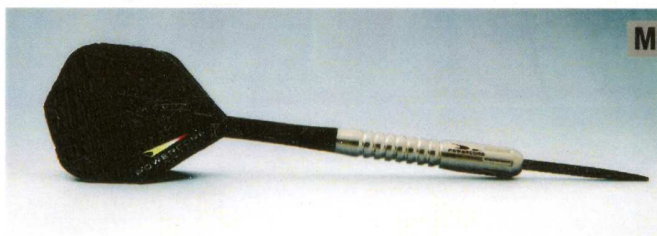

Model PS902

WEIGHT 24g.
LENGHT 43mm
MAX D. 7.0mm