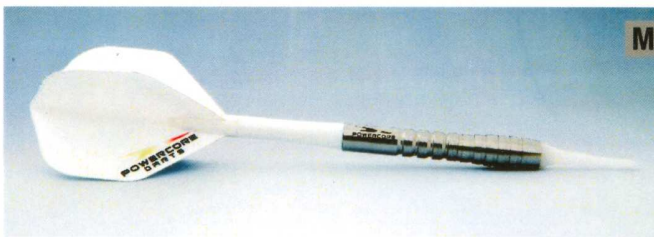

RCCO

CREATIVITY, TECHNOLOGY, PASSION

PRIMA-SERIES
90% tungsten

POWERCORE

Model P908

WEIGHT 18g.
LENGHT 41mm
MAX D. 6.3mm

Model P907

WEIGHT 18g.
LENGHT 40.5mm
MAX D. 6.5mm

Model P903

WEIGHT 18g.
LENGHT 40mm
MAX D. 7mm

Model P904

WEIGHT 18g.
LENGHT 40mm
MAX D. 6.8mm

Model P905

WEIGHT 18g.
LENGHT 42mm
MAX D. 7.0mm

Model P901

WEIGHT 16g.
LENGHT 38mm
MAX D. 6.8mm

WEIGHT 18g.
LENGHT 42mm
MAX D. 6.4mm

Model P910

WEIGHT 20g.
LENGHT 40mm
MAX D. 7mm

Model P913

WEIGHT 20g.
LENGHT 38mm
MAX D. 7.1mm

POWER

Model P909

WEIGHT 20g.
LENGHT 39mm
MAX D. 7mm

Model PS901

WEIGHT 22g.
LENGHT 39.5mm
MAX D. 7.0mm

Model PS902

WEIGHT 24g.
LENGHT 43mm
MAX D. 7.0mm

Model PS903

WEIGHT 26g.
LENGHT 48mm
MAX D. 7.1mm