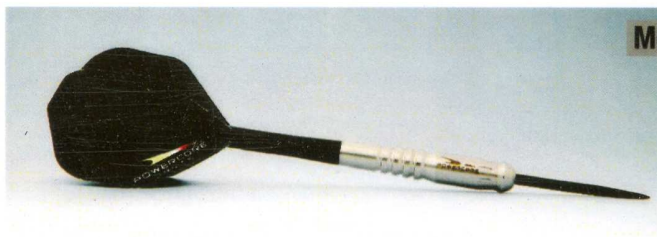

WEIGHT 18g.
LENGHT 42mm
MAX D. 6.4mm

Model P910

WEIGHT 20g.
LENGHT 40mm
MAX D. 7mm

Model P913

WEIGHT 20g.
LENGHT 38mm
MAX D. 7.1mm

POWER

Model P909

WEIGHT 20g.
LENGHT 39mm
MAX D. 7mm