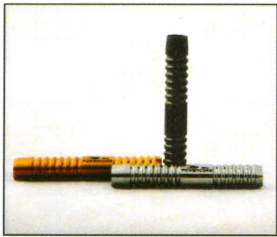

RCCO

CREATIVITY, TECHNOLOGY, PASSION

PRIMA-SERIES
90% tungsten

POWERCORE

Model P908

WEIGHT 18g.
LENGHT 41mm
MAX D. 6.3mm

Model P907

WEIGHT 18g.
LENGHT 40.5mm
MAX D. 6.5mm

Model P903

WEIGHT 18g.
LENGHT 40mm
MAX D. 7mm

Model P904

WEIGHT 18g.
LENGHT 40mm
MAX D. 6.8mm

Model P905

WEIGHT 18g.
LENGHT 42mm
MAX D. 7.0mm

Model P901

WEIGHT 16g.
LENGHT 38mm
MAX D. 6.8mm

PRE

Model P906

WEIGHT 18g.
LENGHT 40mm
MAX D. 7mm

Model P902

WEIGHT 16g.
LENGHT 36mm
MAX D. 7mm

Model P912

WEIGHT 20g.
LENGHT 37.5mm
MAX D. 7.5mm

Model P911

WEIGHT 18g.
LENGHT 42mm
MAX D. 6.4mm

Model P910

WEIGHT 20g.
LENGHT 40mm
MAX D. 7mm

Model P913

WEIGHT 20g.
LENGHT 38mm
MAX D. 7.1mm

POWER

Model P909

WEIGHT 20g.
LENGHT 39mm
MAX D. 7mm