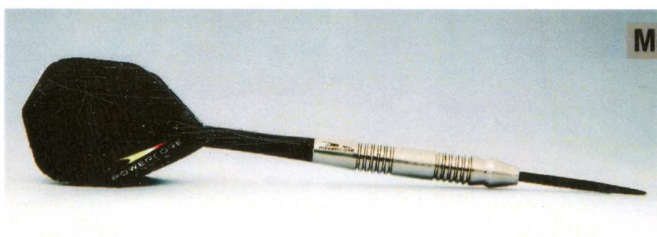

Model PS903

WEIGHT 26g.
LENGHT 48mm
MAX D. 7.1mm